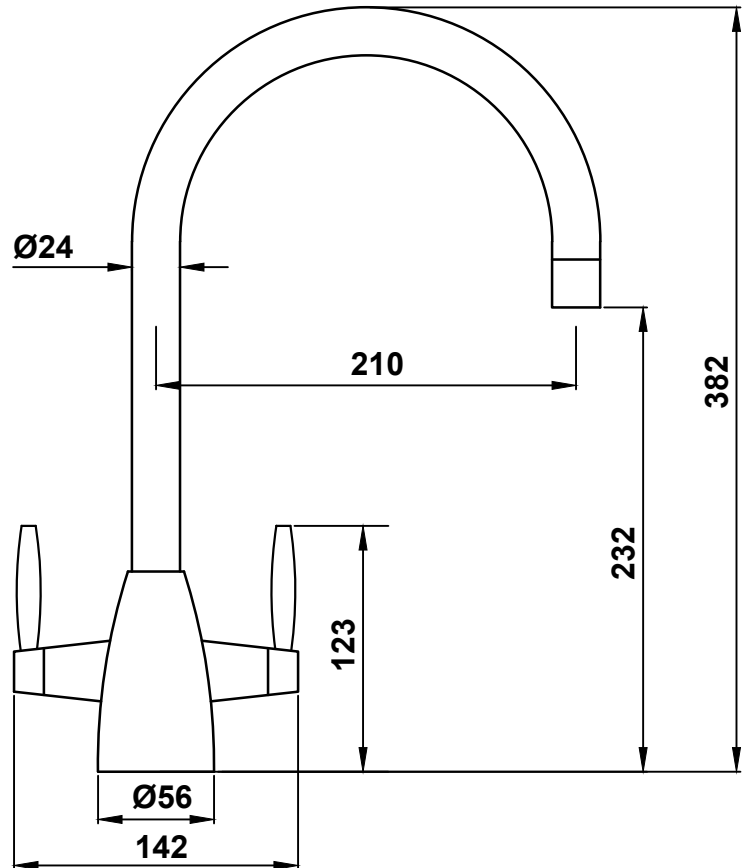

# RIENZA TWIN LEVER KITCHEN TAP

CODE: BLU935

## Product Information

Operating Pressure: MIN 0.3 Bar

Overall Height: 382mm

Reach: 210mm

Height To Under Spout: 232mm

Base Diameter: 56mm