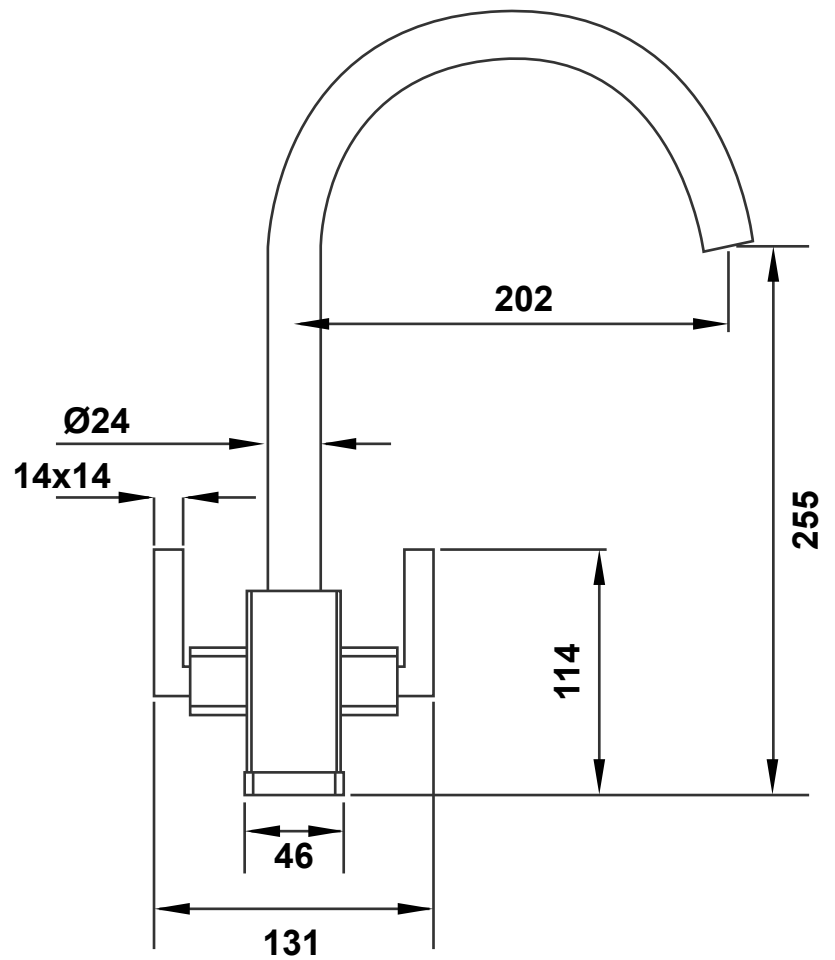

PANARO TWIN LEVER KITCHEN TAP

CODE: BLU955

Product Information

Operating Pressure: MIN 0.5 Bar

Reach: 202mm

Height To Under Spout: 255mm

Base Diameter: 46mm