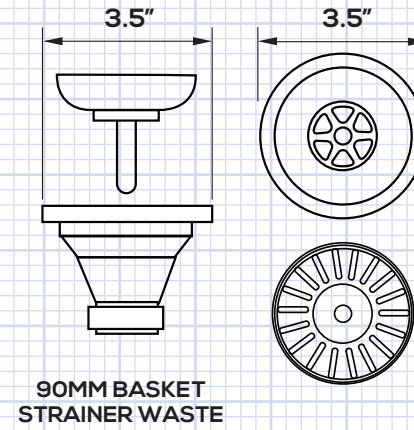

Sink

Waste

Overflow

BLUCI

RUBUS 101B ROUND BOWL UNDERMOUNT SINK

CODE: RUBUS-101B

All dimensions are subject to change without notice. Please check the actual product for exact measurements.
No liability will be accepted for incorrect or out of date measurements.

Product Information

Dimensions (WxDxH): **440 x 440 x 180mm**

Bowl Size (WxDxH): **390 x 390 x 180mm**

Material: **High Grade Stainless Steel**

Steel Thickness: **0.8mm Gauge**