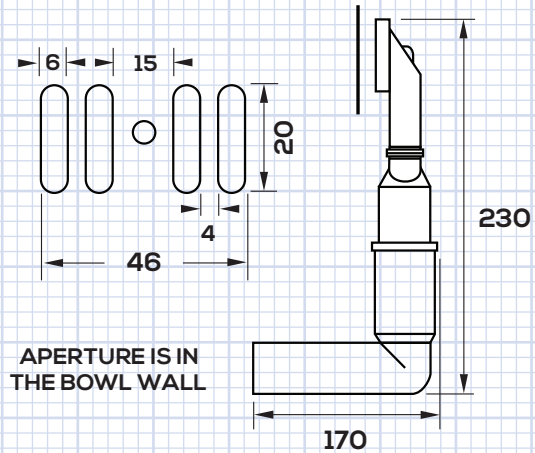

Sink

Waste

Overflow

BLUCI

RUBUS 101B ROUND BOWL UNDERMOUNT SINK

CODE: RUBUS-101B

All dimensions are subject to change without notice. Please check the actual product for exact measurements.
No liability will be accepted for incorrect or out of date measurements.

Product Information

Dimensions (WxDxH): **440 x 440 x 180mm**

Bowl Size (WxDxH): **390 x 390 x 180mm**

Material: **High Grade Stainless Steel**

Steel Thickness: **0.8mm Gauge**