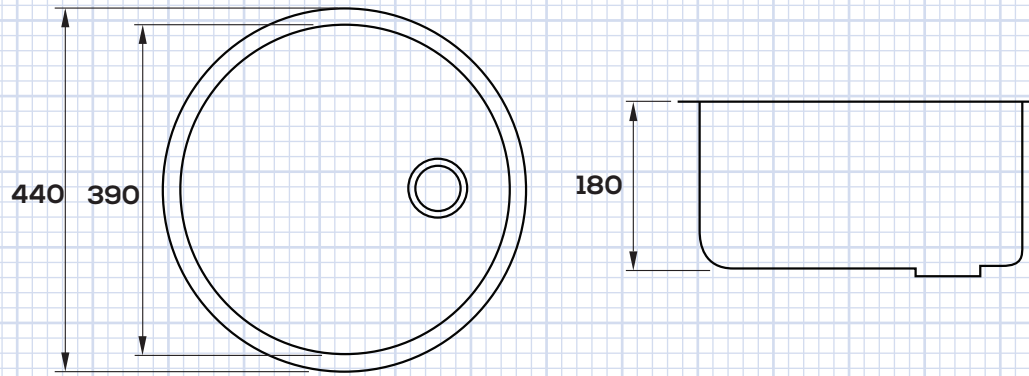

Sink

Waste

Overflow

BLUCI

RUBUS 101B ROUND BOWL UNDERMOUNT SINK

CODE: RUBUS-101B

All dimensions are subject to change without notice. Please check the actual product for exact measurements.
No liability will be accepted for incorrect or out of date measurements.

Product Information

Dimensions (WxDxH): **440 x 440 x 180mm**

Bowl Size (WxDxH): **390 x 390 x 180mm**

Material: **High Grade Stainless Steel**

Steel Thickness: **0.8mm Gauge**