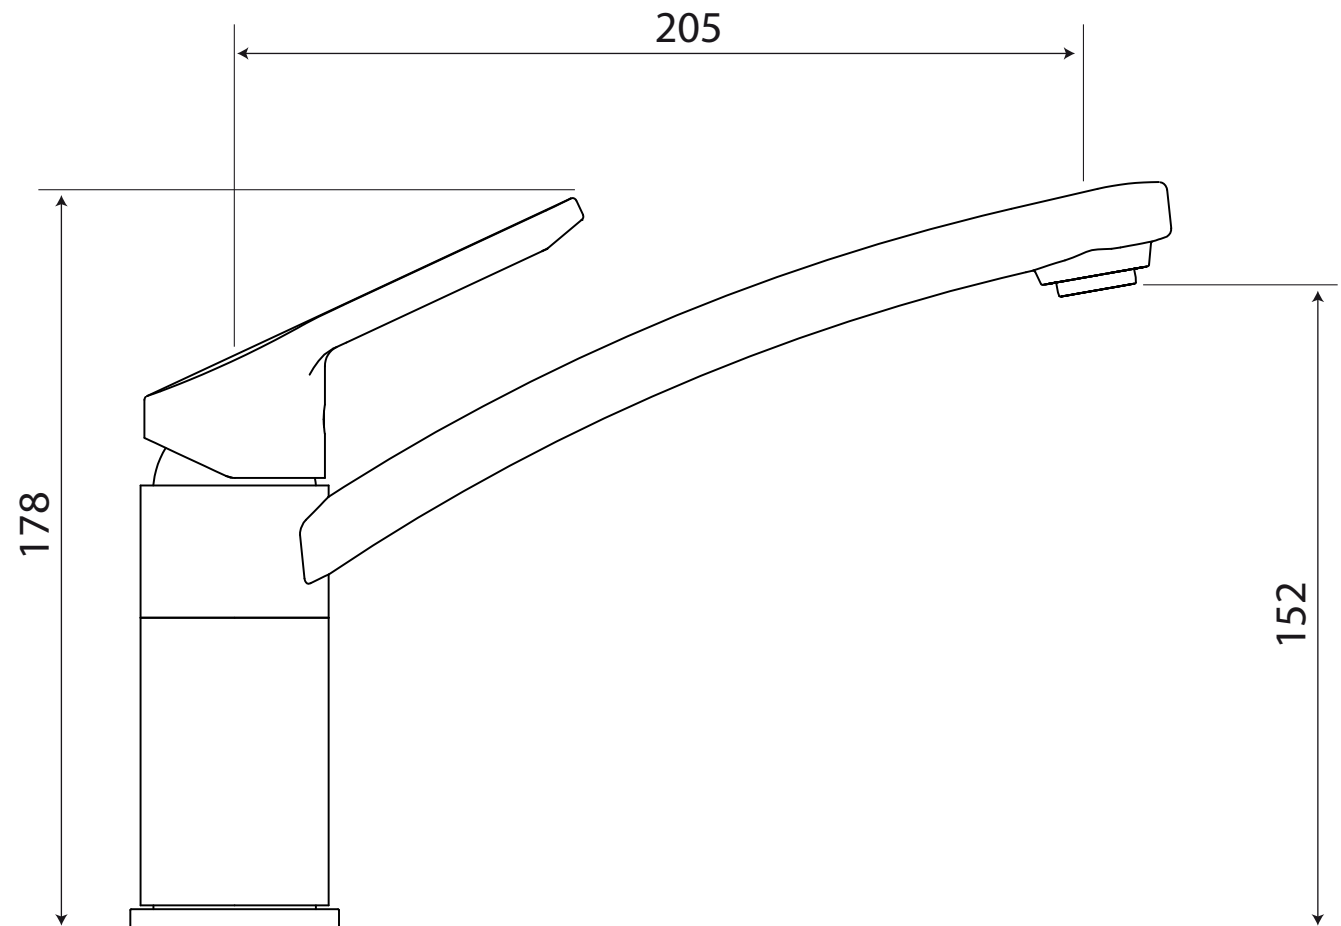

COMPATTO SINGLE LEVER KITCHEN TAP

CODE: CP90BGM / CP90CG / CP90WG

Product Information

Operating Pressure: MIN 0.5 Bar

Overall Height: 178mm

Reach: 205mm

Height To Under Spout: 152mm

Hole Diameter: 35mm