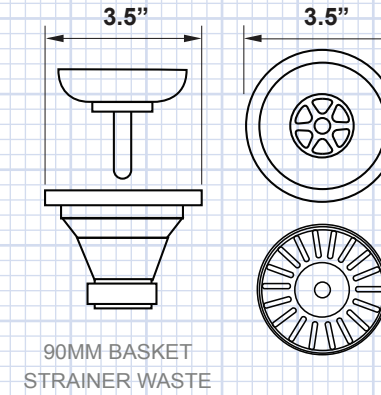

Sink

195

Waste

Overflow

A DXF file can be obtained by emailing: enquiries@bluci.com

BLUCI

RUBUS 50U 1.0 BOWL UNDERMOUNT SINK

CODE: RUBUS-50U

All dimensions are subject to change without notice. Please check the actual product for exact measurements. No liability will be accepted for incorrect or out of date measurements.

Product Information

Dimensions (WxDxH): **525 x 445 x 195mm**

Bowl Size (WxDxH): **480 x 400 x 195mm**

Material: **High Grade Stainless Steel**

Steel Thickness: **0.8mm Gauge**