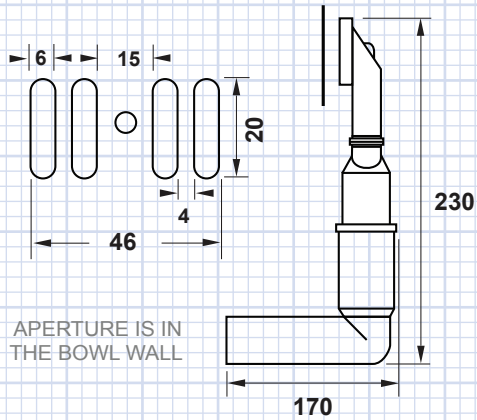

Sink

195

Waste

Overflow

A DXF file can be obtained by emailing: enquiries@bluci.com

BLUCI

RUBUS 50U 1.0 BOWL UNDERMOUNT SINK

CODE: RUBUS-50U

All dimensions are subject to change without notice. Please check the actual product for exact measurements. No liability will be accepted for incorrect or out of date measurements.

Product Information

Dimensions (WxDxH): **525 x 445 x 195mm**

Bowl Size (WxDxH): **480 x 400 x 195mm**

Material: **High Grade Stainless Steel**

Steel Thickness: **0.8mm Gauge**