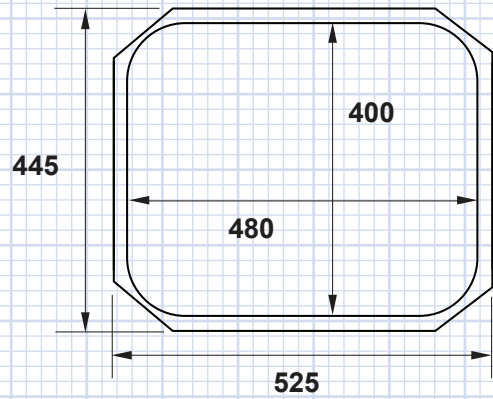

Sink

195

Waste

Overflow

A DXF file can be obtained by emailing: enquiries@bluci.com

BLUCI

RUBUS 50U 1.0 BOWL UNDERMOUNT SINK

CODE: RUBUS-50U

Dimensions (WxDxH): **525 x 445 x 195mm**

Bowl Size (WxDxH): **480 x 400 x 195mm**

Material: **High Grade Stainless Steel**

Steel Thickness: **0.8mm Gauge**