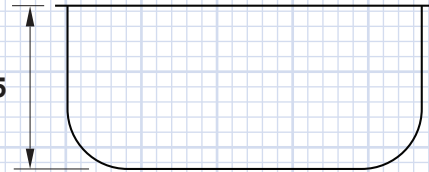

Sink

195

Waste

Overflow

A DXF file can be obtained by emailing: enquiries@bluci.com

BLUCI

RUBUS 50U 1.0 BOWL UNDERMOUNT SINK

CODE: RUBUS-50U

All dimensions are subject to change without notice. Please check the actual product for exact measurements. No liability will be accepted for incorrect or out of date measurements.

Product Information

Dimensions (WxDxH): **525 x 445 x 195mm**

Bowl Size (WxDxH): **480 x 400 x 195mm**

Material: **High Grade Stainless Steel**

Steel Thickness: **0.8mm Gauge**