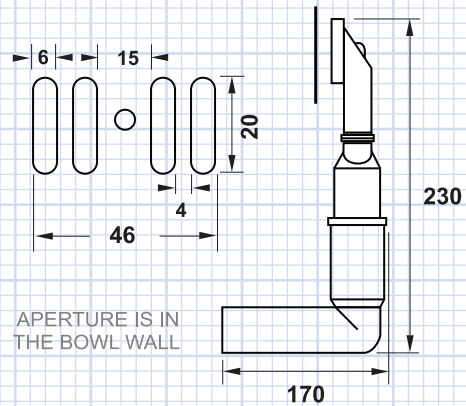

Sink

Waste

Overflow

A DXF file can be obtained by emailing: enquiries@bluci.com

BLUCI

RUBUS 40U 1.0 BOWL UNDERMOUNT SINK

CODE: RUBUS-40U

All dimensions are subject to change without notice. Please check the actual product for exact measurements. No liability will be accepted for incorrect or out of date measurements.

Product Information

Dimensions (WxDxH): **400 x 460 x 185mm**

Bowl Size (WxDxH): **350 x 410 x 185mm**

Material: **High Grade Stainless Steel**

Steel Thickness: **0.8mm Gauge**