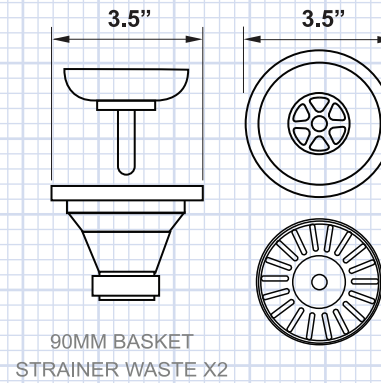

Sink

Waste

Overflow

A DXF file can be obtained by emailing: enquiries@bluci.com

BLUCI

RUBUS 40U 1.0 BOWL UNDERMOUNT SINK

CODE: RUBUS-40U

All dimensions are subject to change without notice. Please check the actual product for exact measurements. No liability will be accepted for incorrect or out of date measurements.

Product Information

Dimensions (WxDxH): **400 x 460 x 185mm**

Bowl Size (WxDxH): **350 x 410 x 185mm**

Material: **High Grade Stainless Steel**

Steel Thickness: **0.8mm Gauge**