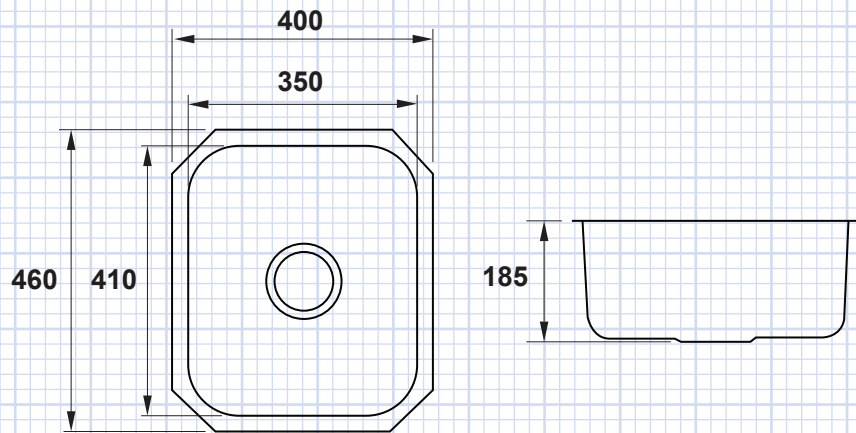

Sink

Waste

Overflow

A DXF file can be obtained by emailing: enquiries@bluci.com

BLUCI

RUBUS 40U 1.0 BOWL UNDERMOUNT SINK

CODE: RUBUS-40U

All dimensions are subject to change without notice. Please check the actual product for exact measurements. No liability will be accepted for incorrect or out of date measurements.

Product Information

Dimensions (WxDxH): **400 x 460 x 185mm**

Bowl Size (WxDxH): **350 x 410 x 185mm**

Material: **High Grade Stainless Steel**

Steel Thickness: **0.8mm Gauge**