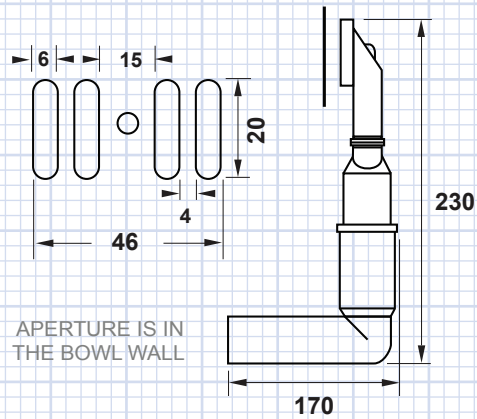

Sink

Waste

Overflow

BLUCI

RUBUS 150UR 1.5 BOWL UNDERMOUNT SINK

CODE: RUBUS-150UR

All dimensions are subject to change without notice. Please check the actual product for exact measurements.
No liability will be accepted for incorrect or out of date measurements.

Product Information

Dimensions (WxDxH): **595x 460 x 185mm**

Main Bowl Size (WxDxH): **350 x 410 x 185mm**

Small Bowl Size (WxD): **165 x 300mm**

Material: **High Grade Stainless Steel**

Steel Thickness: **0.8mm Gauge**