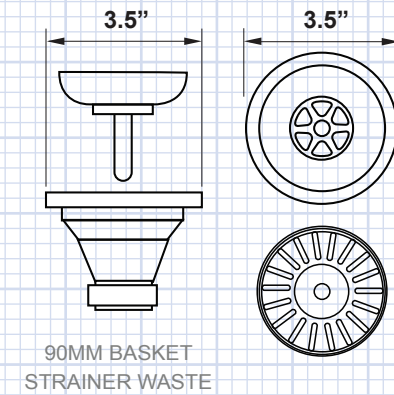

Sink

Waste

Overflow

BLUCI

RUBUS 150UR 1.5 BOWL UNDERMOUNT SINK

CODE: RUBUS-150UR

All dimensions are subject to change without notice. Please check the actual product for exact measurements.
No liability will be accepted for incorrect or out of date measurements.

Product Information

Dimensions (WxDxH): **595x 460 x 185mm**

Main Bowl Size (WxDxH): **350 x 410 x 185mm**

Small Bowl Size (WxD): **165 x 300mm**

Material: **High Grade Stainless Steel**

Steel Thickness: **0.8mm Gauge**