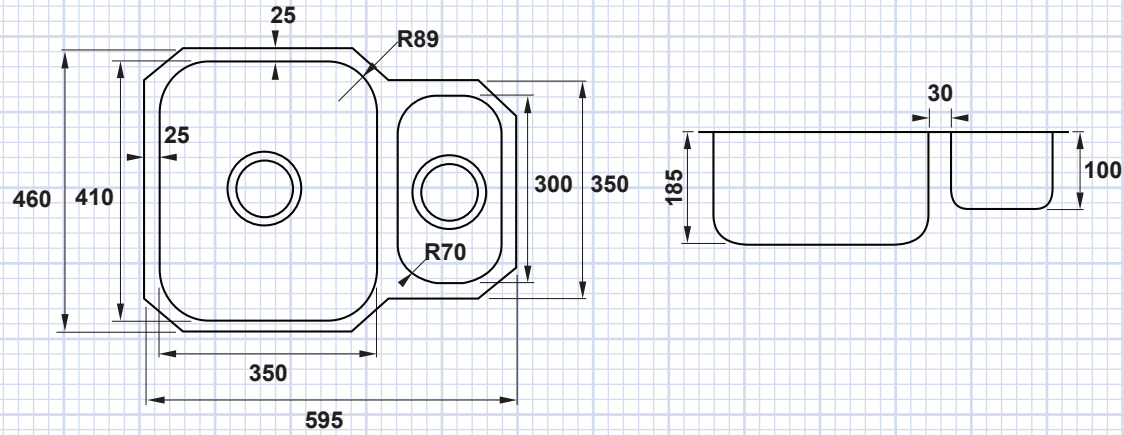

Sink

Waste

Overflow

BLUCI

RUBUS 150UR 1.5 BOWL UNDERMOUNT SINK

CODE: RUBUS-150UR

All dimensions are subject to change without notice. Please check the actual product for exact measurements.
No liability will be accepted for incorrect or out of date measurements.

Product Information

Dimensions (WxDxH): **595x 460 x 185mm**

Main Bowl Size (WxDxH): **350 x 410 x 185mm**

Small Bowl Size (WxD): **165 x 300mm**

Material: **High Grade Stainless Steel**

Steel Thickness: **0.8mm Gauge**